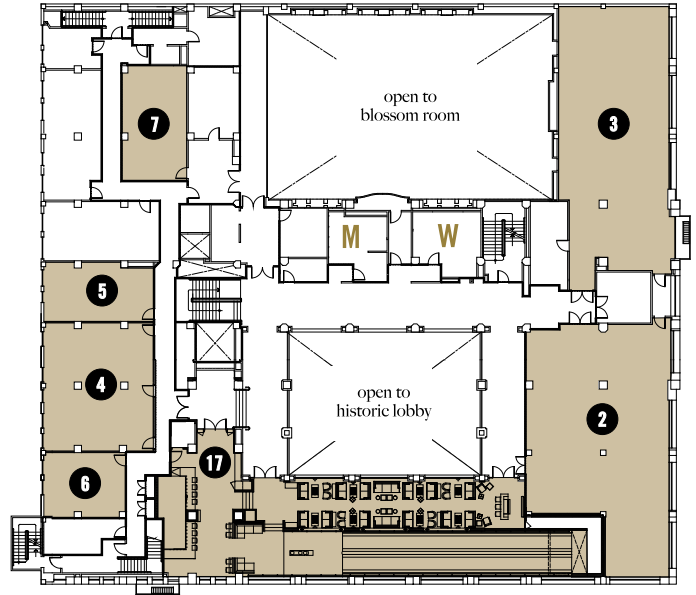

HOLLYWOOD ROOSEVELT

The Hollywood Roosevelt Hotel boasts approximately 25,000 square feet of meeting and event space. From the 4,400 square foot Blossom Ballroom which was home to the original Academy Awards in 1929, to the famous Tropicana Pool & Bar, the hotel can accommodate groups and events from 10 to 1,700 people in a variety of its 19 unique venues and meeting rooms.

SPECIAL EVENTS | GROUP SALES

**THOMPSONHOTELS.COM • 323.769.7277
7000 HOLLYWOOD BLVD • LOS ANGELES, CA 90028**

Lobby Level

Mezzanine Level

	Sq. Ft.	Room Size	Ceiling Ht.	Classroom	Theater	Conference	Banquet	Reception
1 Blossom Room	4386	86' x 51'	25'	250	300	—	300	400
2 Oscar Room	2588	70' x 42'	10'	75	150	—	130	225
3 Academy Room	2464	77' x 32'	16'	75	125	40	110	150
4 Granada Room	950	28' x 20'	8'	30	40	20	40	40
5 Cordoba Room	448	28' x 16'	8'	20	30	18	20	30
6 Barcelona Room	330	22' x 15'	8'	—	—	12	10	—
7 Toledo Boardroom / Parlor	280	20' x 14'	8'	—	—	14	10	15
8 Historic Lobby	3080	77' x 40'	25'	—	250	—	160	200
9 Tropicana Pool	3200	80' x 40'	open air	—	—	—	—	499
10 VIP Pool Area	—	—	open air	—	—	—	90	150
11 North Garden	2000	—	open air	—	—	—	40	150
12 The Bridge	1000	—	8'	—	—	42	—	60
13 Room 100	700	—	8'	—	—	26	30	35
14 Public Kitchen & Bar	2530	—	14'	—	—	—	—	247
15 Teddy's	2760	69' x 40'	10'	—	—	—	—	180
16 Library Bar	864	24' x 36'	8'	—	—	—	—	35
17 Spare Room	2780	—	8'	—	—	—	—	136
18 Beacher's Madhouse	2500	—	10'	—	130	—	30	160
19 Gable/Lombard Penthouse	3000	—	13'	—	—	—	—	125
20 Surface Lot	18000	150' x 120'	open air	—	—	—	—	—