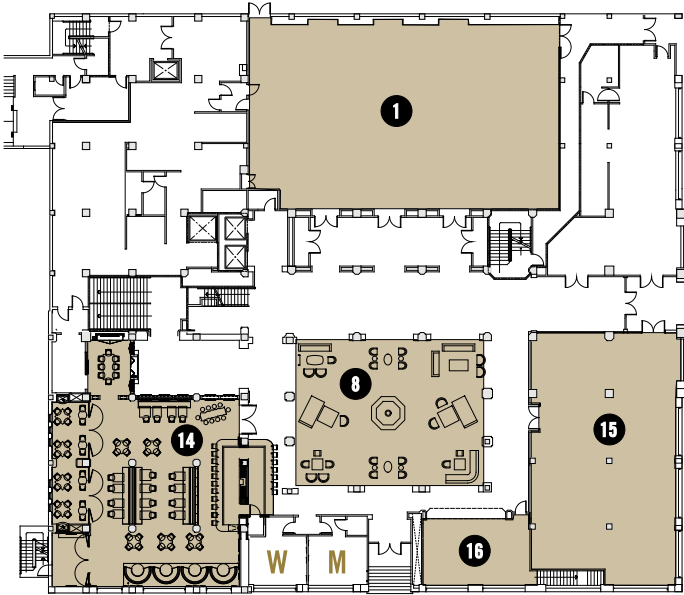

HOLLYWOOD ROOSEVELT

The Hollywood Roosevelt Hotel boasts approximately 25,000 square feet of meeting and event space. From the 4,400 square foot Blossom Ballroom which was home to the original Academy Awards in 1929, to the famous Tropicana Pool & Bar, the hotel can accommodate groups and events from 10 to 1,700 people in a variety of its 19 unique venues and meeting rooms.

SPECIAL EVENTS | GROUP SALES

**THOMPSONHOTELS.COM • 323.769.7277
7000 HOLLYWOOD BLVD • LOS ANGELES, CA 90028**

Lobby Level

Mezzanine Level

	Sq. Ft.	Room Size	Ceiling Ht.	Classroom	Theater	Conference	Banquet	Reception
1 Blossom Room	4386	86' x 51'	25'	250	300	—	300	400
2 Oscar Room	2588	70' x 42'	10'	75	150	—	130	225
3 Academy Room	2464	77' x 32'	16'	75	125	40	110	150
4 Granada Room	950	28' x 20'	8'	30	40	20	40	40
5 Cordoba Room	448	28' x 16'	8'	20	30	18	20	30
6 Barcelona Room	330	22' x 15'	8'	—	—	12	10	—
7 Toledo Boardroom / Parlor	280	20' x 14'	8'	—	—	14	10	15
8 Historic Lobby	3080	77' x 40'	25'	—	250	—	160	200
9 Tropicana Pool	3200	80' x 40'	open air	—	—	—	—	499
10 VIP Pool Area	—	—	open air	—	—	—	90	150
11 North Garden	2000	—	open air	—	—	—	40	150
12 The Bridge	1000	—	8'	—	—	42	—	60
13 Room 100	700	—	8'	—	—	26	30	35
14 Public Kitchen & Bar	2530	—	14'	—	—	—	—	247
15 Teddy's	2760	69' x 40'	10'	—	—	—	—	180
16 Library Bar	864	24' x 36'	8'	—	—	—	—	35
17 Spare Room	2780	—	8'	—	—	—	—	136
18 Beacher's Madhouse	2500	—	10'	—	130	—	30	160
19 Gable/Lombard Penthouse	3000	—	13'	—	—	—	—	125
20 Surface Lot	18000	150' x 120'	open air	—	—	—	—	—